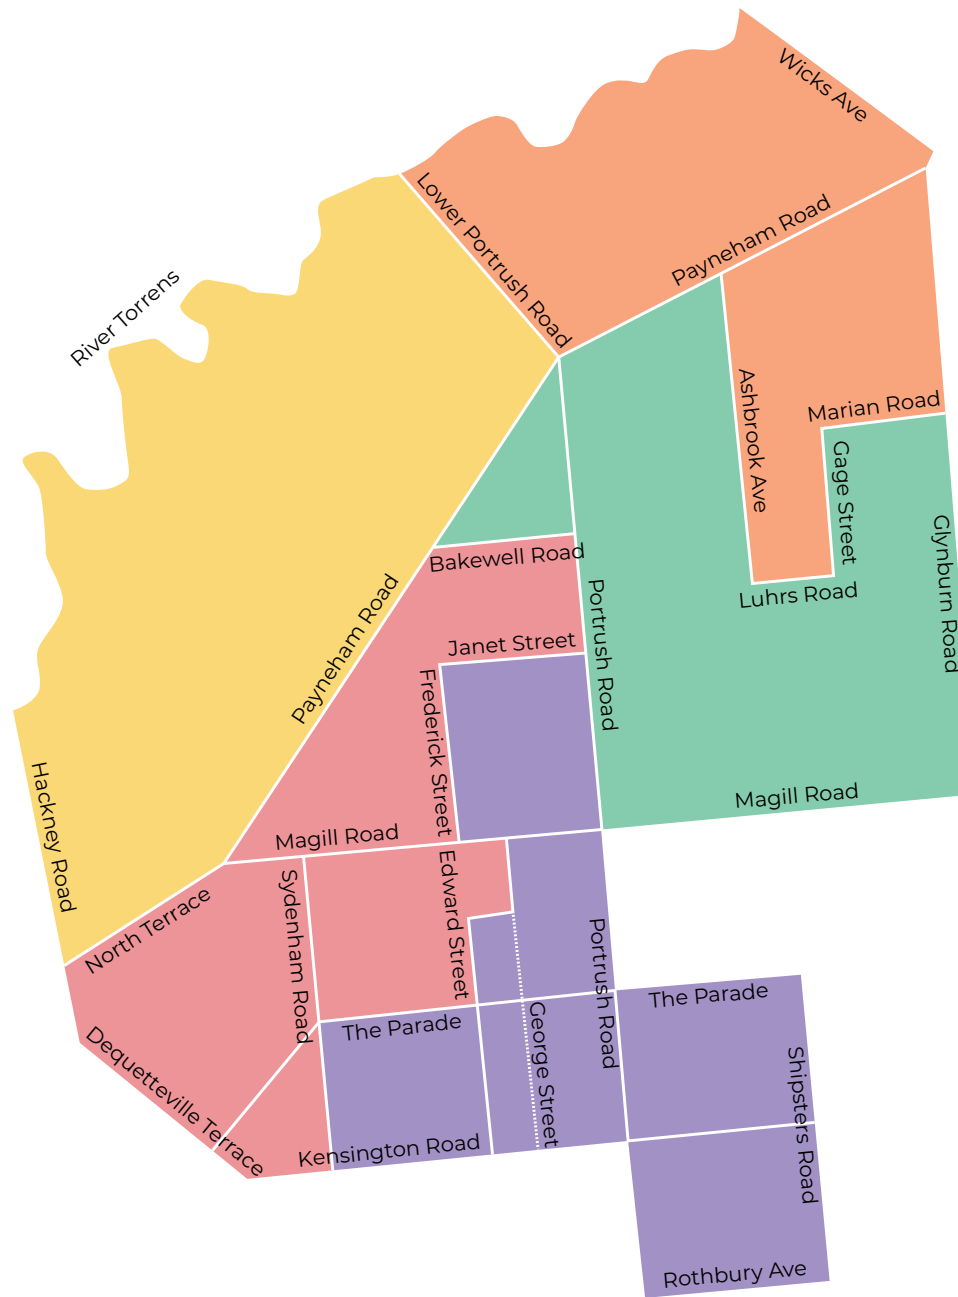

2023 KERBSIDE COLLECTION CALENDAR

JANUARY 2023

M	T	W	T	F	S	S
						1
2	3	4	5	6	7	8
9	10	11	12	13	14	15
16	17	18	19	20	21	22
23	24	25	26	27	28	29
30	31					

FEBRUARY 2023

M	T	W	T	F	S	S
		1	2	3	4	5
6	7	8	9	10	11	12
13	14	15	16	17	18	19
20	21	22	23	24	25	26
27	28					

MARCH 2023

M	T	W	T	F	S	S
		1	2	3	4	5
6	7	8	9	10	11	12
13	14	15	16	17	18	19
20	21	22	23	24	25	26
27	28	29	30	31		

APRIL 2023

M	T	W	T	F	S	S
					1	2
3	4	5	6	7	8	9
10	11	12	13	14	15	16
17	18	19	20	21	22	23
24	25	26	27	28	29	30

MAY 2023

M	T	W	T	F	S	S
1	2	3	4	5	6	7
8	9	10	11	12	13	14
15	16	17	18	19	20	21
22	23	24	25	26	27	28
29	30	31				

JUNE 2023

M	T	W	T	F	S	S
			1	2	3	4
5	6	7	8	9	10	11
12	13	14	15	16	17	18
19	20	21	22	23	24	25
26	27	28	29	30		

JULY 2023

M	T	W	T	F	S	S
					1	2
3	4	5	6	7	8	9
10	11	12	13	14	15	16
17	18	19	20	21	22	23
24	25	26	27	28	29	30
31						

AUGUST 2023

M	T	W	T	F	S	S
	1	2	3	4	5	6
7	8	9	10	11	12	13
14	15	16	17	18	19	20
21	22	23	24	25	26	27
28	29	30	31			

SEPTEMBER 2023

M	T	W	T	F	S	S
					1	2
3	4	5	6	7	8	9
10	11	12	13	14	15	16
17	18	19	20	21	22	23
24	25	26	27	28	29	30

OCTOBER 2023

M	T	W	T	F	S	S
						1
2	3	4	5	6	7	8
9	10	11	12	13	14	15
16	17	18	19	20	21	22
23	24	25	26	27	28	29
30	31					

NOVEMBER 2023

M	T	W	T	F	S	S
		1	2	3	4	5
6	7	8	9	10	11	12
13	14	15	16	17	18	19
20	21	22	23	24	25	26
27	28	29	30			

DECEMBER 2023

M	T	W	T	F	S	S
					1	2
3	4	5	6	7	8	9
10	11	12	13	14	15	16
17	18	19	20	21	22	23
24	25	26	27	28	29	30
31						

- Green organics bin (fortnightly)
- Yellow recycling bin (fortnightly)
- Red waste to landfill bin (weekly)
- Public holiday – collection as usual
- Public Holiday – no collection

Good Friday – collection will occur on Saturday 8 April
Christmas Day – collections from 25-29 December will occur the day after your normal pickup