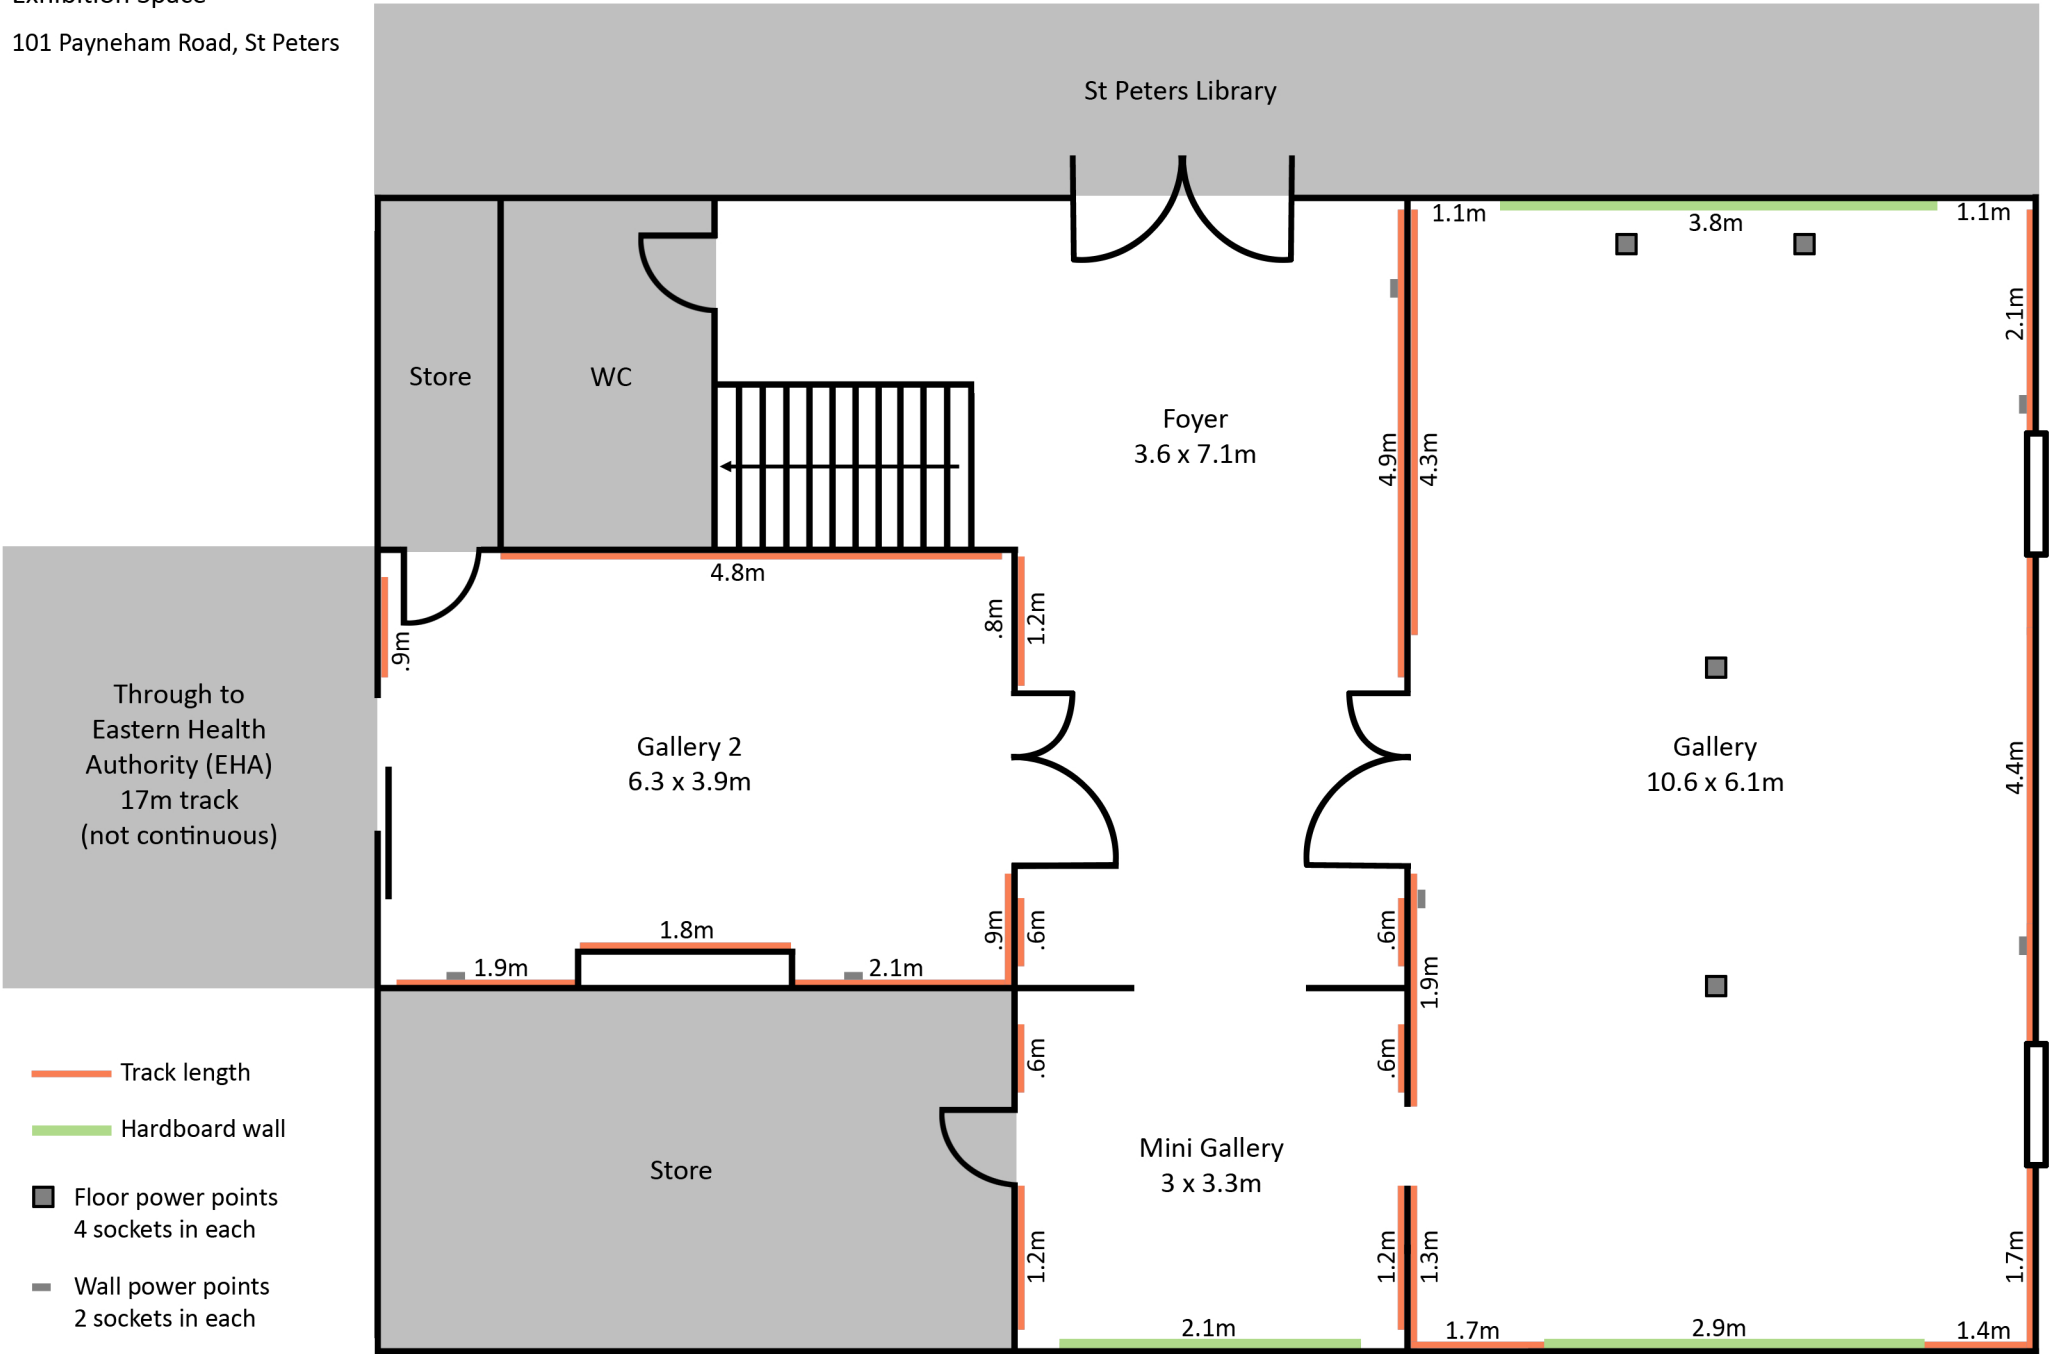

St Peters Town Hall  
 Exhibition Space  
 101 Payneham Road, St Peters

- Track length
- Hardboard wall
- Floor power points  
4 sockets in each
- Wall power points  
2 sockets in each